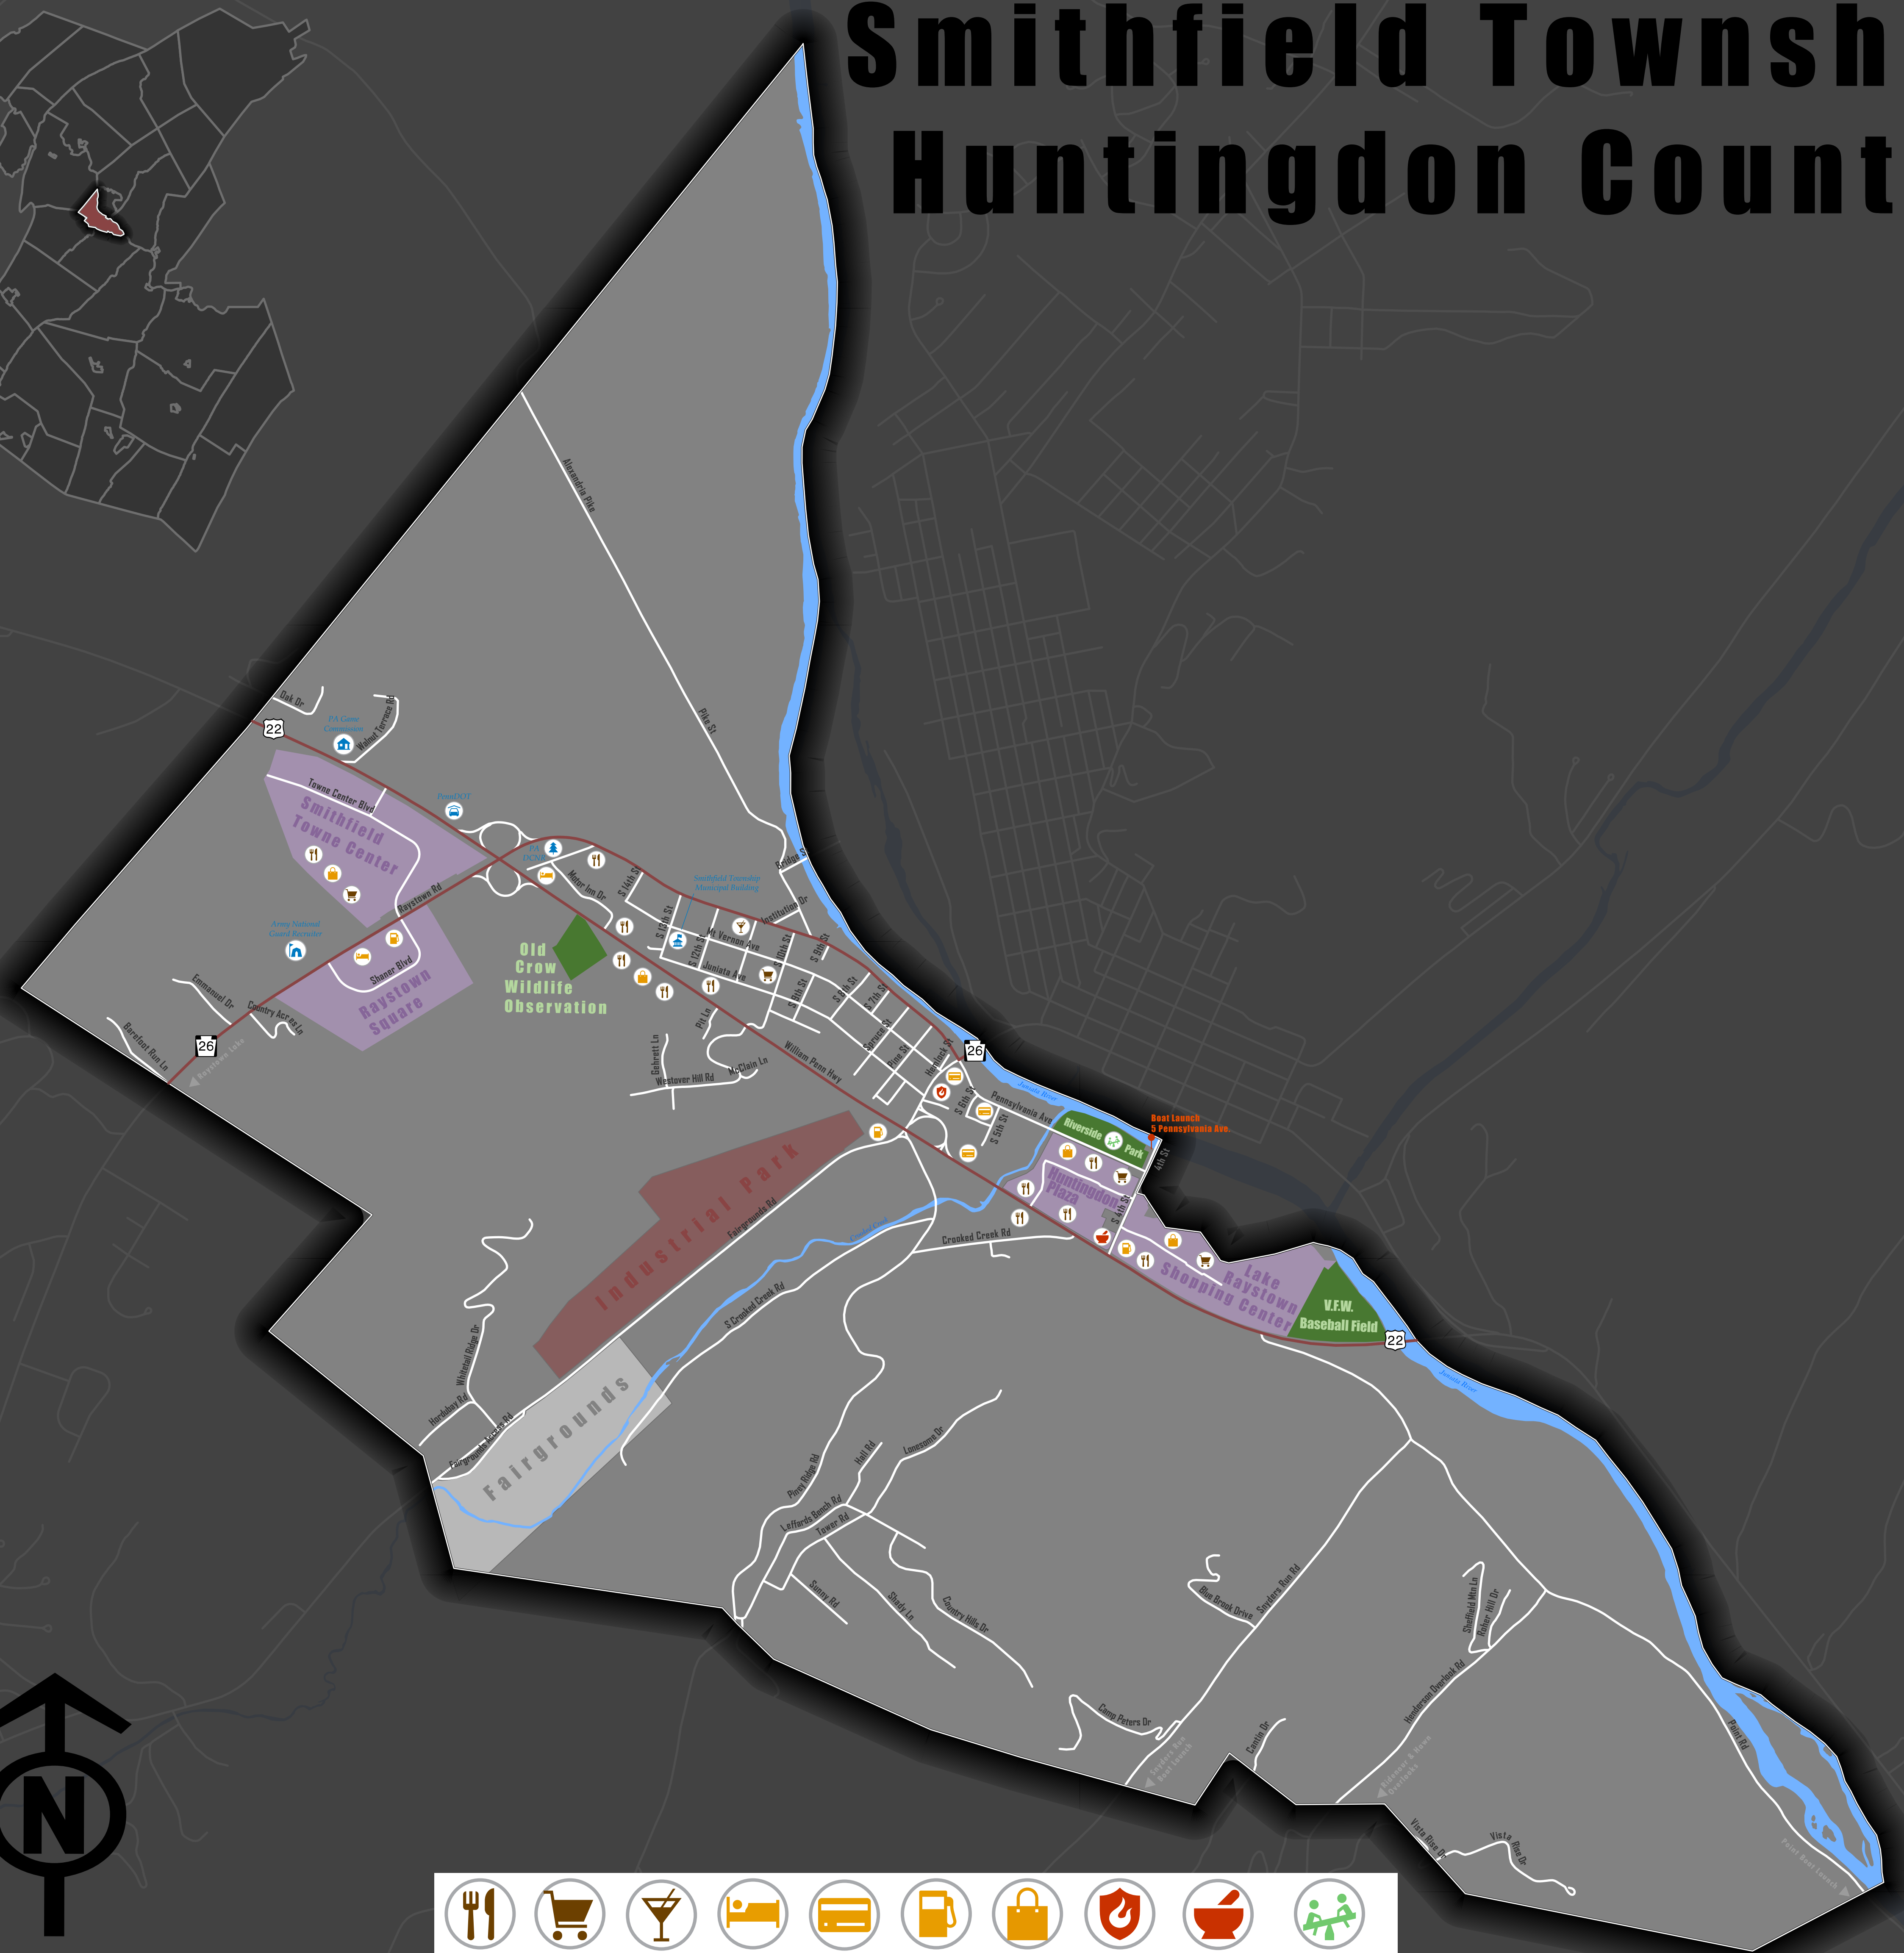

# Smithfield Township Huntingdon County

0 0.15 0.3 0.6 Miles

<b>Food</b>	<b>Grocery</b>	<b>Bar</b>	<b>Lodging</b>	<b>Bank</b>	<b>Gas</b>	<b>Shopping</b>	<b>Fire Co.</b>	<b>Pharmacy</b>	<b>Playground</b>