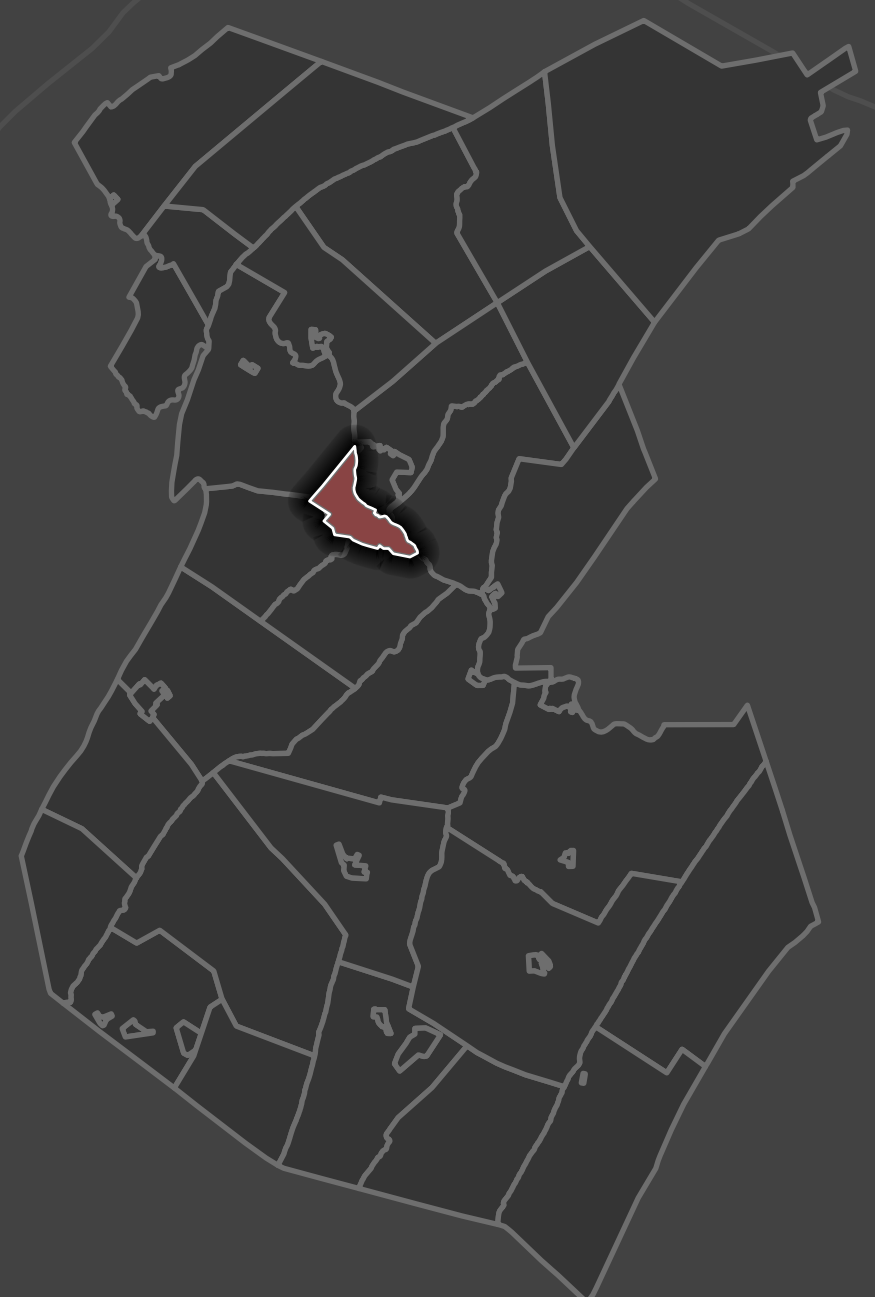

# Smithfield Township Huntingdon County

0 0.15 0.3 0.6 Miles

<b>Food</b>	<b>Grocery</b>	<b>Bar</b>	<b>Lodging</b>	<b>Bank</b>	<b>Gas</b>	<b>Shopping</b>	<b>Fire Co.</b>	<b>Pharmacy</b>	<b>Playground</b>